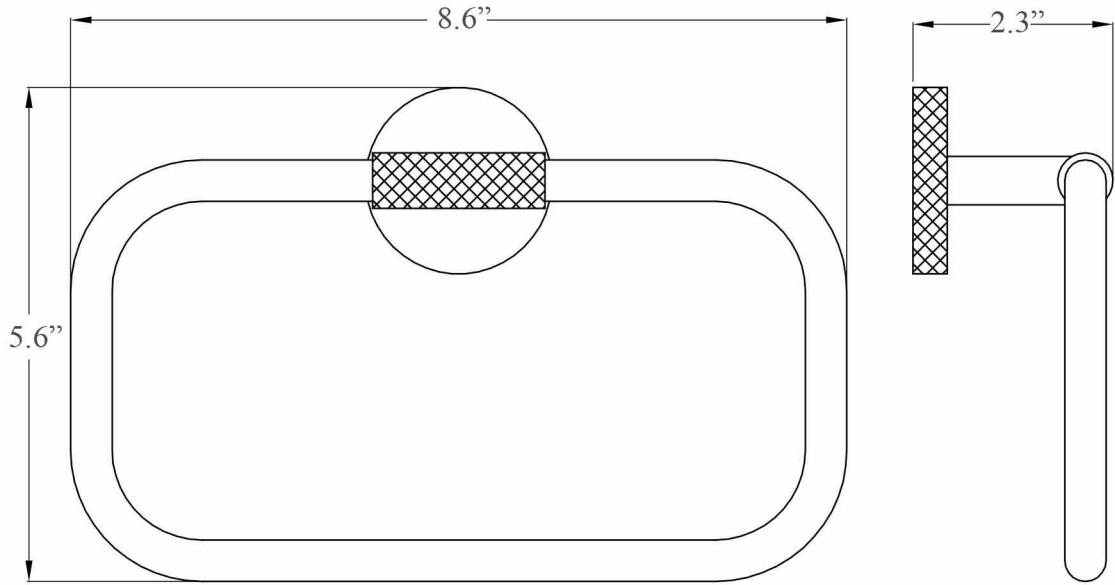

Klass WSBC 256809

Features

- Towel Ring
- Available in 4 Finishes: Polished Chrome, Matte Black, Brushed Gold and Brushed Nickel
- Premium Metal Construction for Durability and Reliability
- Distinctively Designed Textures and Made With the Use of the Finest Materials
- Installation Hardware Included
- Designer Collection

* WS Bath Collections reserves the right to revise dimensions or information on this sheet without notice

Collection Klass	Model Klass WSBC 256809	Dimensions Metric <i>1 inch = 2.54 cm</i> <i>1 inch = 25.4 mm</i>	 1051 Lea Drive - Collegeville, PA 19426 Tel. 215 513 9400 - Fax 610 831 0215 www.ws bathcollections.com - info@ws bathcollections.com
------------------------------	-------------------------------------	---	---

Klass WSBC 256809

* WS Bath Collections reserves the right to revise dimensions or information on this sheet without notice

<p>Collections Klass</p>	<p>Model Klass WSBC 256809</p>	<p>Dimensions Metric <i>1 inch = 2.54 cm</i> <i>1 inch = 25.4 mm</i></p>	<p> 1051 Lea Drive - Collegeville, PA 19426 Tel. 215 513 9400 - Fax 610 831 0215 www.ws bathcollections.com - info@ws bathcollections.com</p>
---------------------------------------	---	--	---